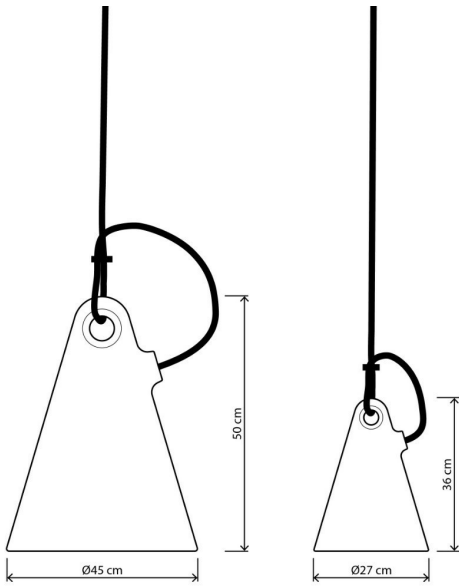

2073 trilly

design emiliana martinelli, 2011

It is an outdoor lamp, with a simple shape, a single piece made of white polyethylene in rotational moulding, it is the mate for an evening on the terrace or on the lawn of your house. You can hang it with the orange cable to the branches of a tree, you can move it easily wherever you want thanks to the ergonomic handle. If you want to replace easily the bulb you simply have to unscrew the round closing element which is placed in the lower part of the lamp. For Led bulb. Cable for external use provided by lenght 5 mts and plug. Two size.

Certifications:

Market: This item is available in the following countries:
EUROPE

Dimensions

Width:	-
Height:	50 cm
Length:	-
Depth:	-
Diameter:	45 cm

Hole Diameter:	-
Hole Depth:	-
Net weight:	3 Kg

Light Source

Watt:	15W E27
Lumen:	1450 lm
Light Source:	led
CRI:	>80
duration:	25000
Energy degree:	A+

Device Specifications

Type of emission:	diffused	Power cable length:	500 cm	Driver:	-
Power:	20W	Steel cable length:	-	Power supply assembly:	-
Light output:	1054lm	Glow Wire Test:	-	Power supply:	-
Beam angle:	-	Impact Resistance:	-	Type of dimming:	-
				Voltage:	230V

Gancio per attacco a
parete Trilly

technical drawing

Dimensions

Width: -
Height: 50 cm
Length: -
Depth: -
Diameter: 45 cm

Hole Diameter: -
Hole Depth: -
Net weight: 3 Kg

photometrics data

trilly 2073

design emiliana martinelli, 2011