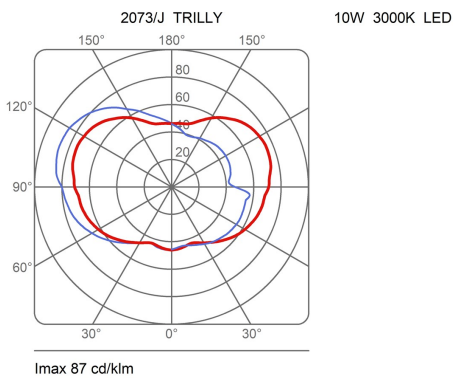

Certifications:

Market: This item is available in the following countries:
EUROPE

Dimensions

Width:	-
Height:	50 cm
Length:	-
Depth:	-
Diameter:	45 cm

Hole Diameter:	-
Hole Depth:	-
Net weight:	3 Kg

Light Source

Watt:	15W E27
Lumen:	1450 lm
Light Source:	led
CRI:	>80
duration:	25000
Energy degree:	A+

Device Specifications

Type of emission:	diffused	Power cable length:	500 cm	Driver:	-
Power:	20W	Steel cable length:	-	Power supply assembly:	-
Light output:	1054lm	Glow Wire Test:	-	Power supply:	-
Beam angle:	-	Impact Resistance:	-	Type of dimming:	-
				Voltage:	230V

Gancio per attacco a
parete Trilly

technical drawing

Dimensions

Width: -
Height: 50 cm
Length: -
Depth: -
Diameter: 45 cm

Hole Diameter: -
Hole Depth: -
Net weight: 3 Kg

photometrics data

trilly 2073

design emiliana martinelli, 2011