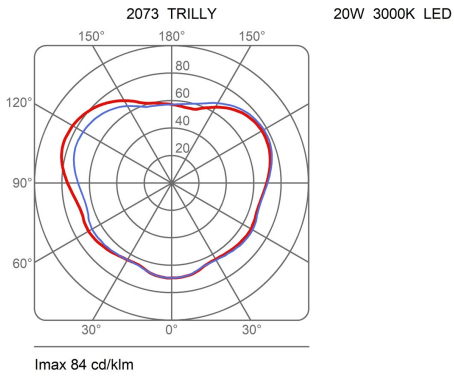

Certifications:

Market: This item is available in the following countries:
EUROPE

Dimensions

Width:	-
Height:	50 cm
Length:	-
Depth:	-
Diameter:	45 cm

Hole Diameter:	-
Hole Depth:	-
Net weight:	3 Kg

Light Source

Watt:	15W E27
Lumen:	1450 lm
Light Source:	led
CRI:	>80
duration:	25000
Energy degree:	A+

Device Specifications

Type of emission:	diffused	Power cable length:	500 cm	Driver:	-
Power:	20W	Steel cable length:	-	Power supply assembly:	-
Light output:	1054lm	Glow Wire Test:	-	Power supply:	-
Beam angle:	-	Impact Resistance:	-	Type of dimming:	-
				Voltage:	230V

Gancio per attacco a
parete Trilly

technical drawing

Dimensions

Width: -
Height: 50 cm
Length: -
Depth: -
Diameter: 45 cm

Hole Diameter: -
Hole Depth: -
Net weight: 3 Kg

photometrics data

trilly 2073

design emiliana martinelli, 2011